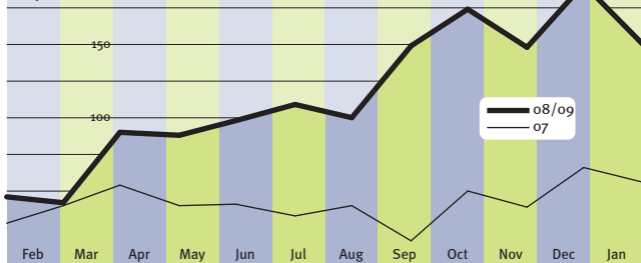

DECEMBER — JANUARY MORTGAGEE SALES

This report and archived reports of previous months can be accessed at WWW.ZOODLE.CO.NZ

24 Month National Totals

Historical National Totals