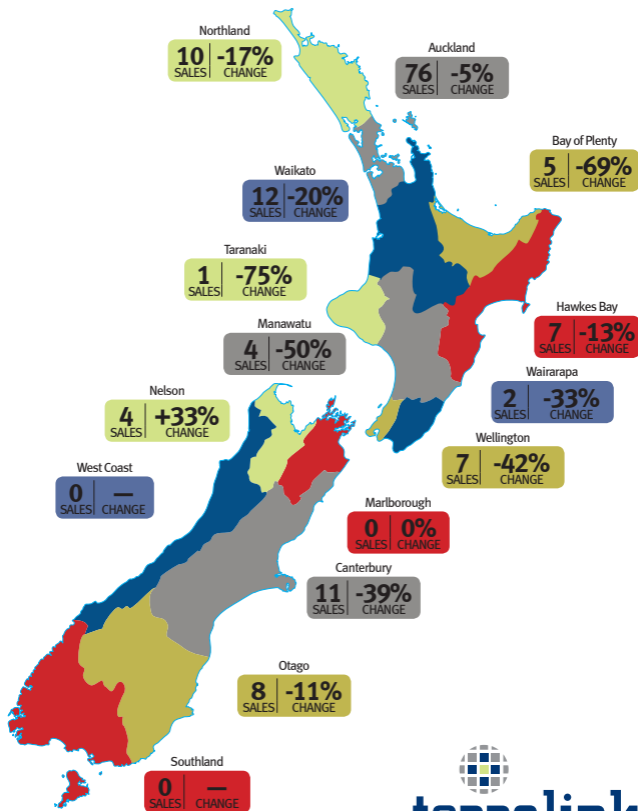

DECEMBER — JANUARY MORTGAGEE SALES

This report and archived reports of previous months can be accessed at WWW.ZOODLE.CO.NZ

24 Month National Totals

Historical National Totals