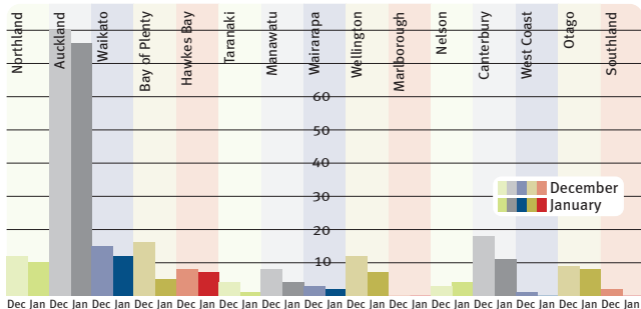

DECEMBER — JANUARY MORTGAGEE SALES

This report and archived reports of previous months can be accessed at WWW.ZOODLE.CO.NZ

24 Month National Totals

Historical National Totals