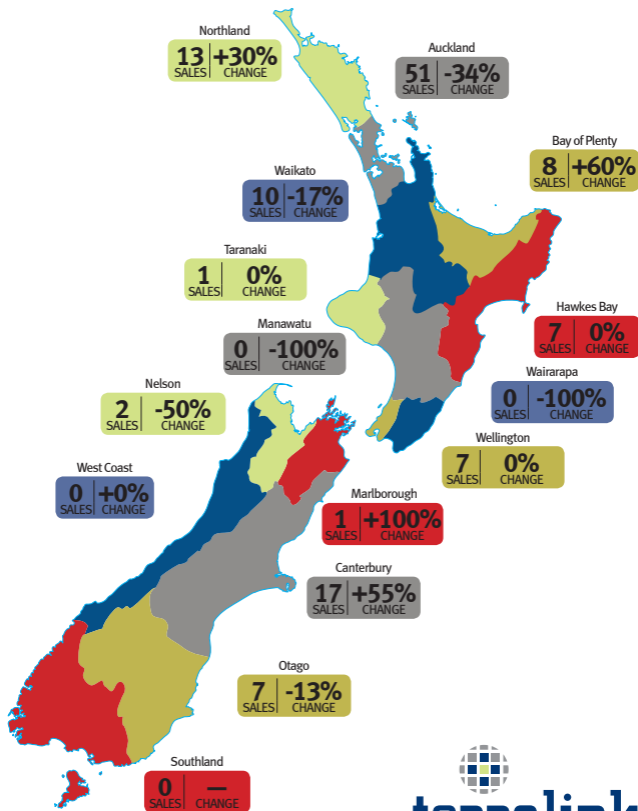

JANUARY — FEBRUARY MORTGAGEE SALES

This report and archived reports of previous months can be accessed at WWW.ZOODLE.CO.NZ

FEB 2008 vs. FEB 2009 MORTGAGEE SALES

This report and archived reports of previous months can be accessed at WWW.ZOODLE.CO.NZ