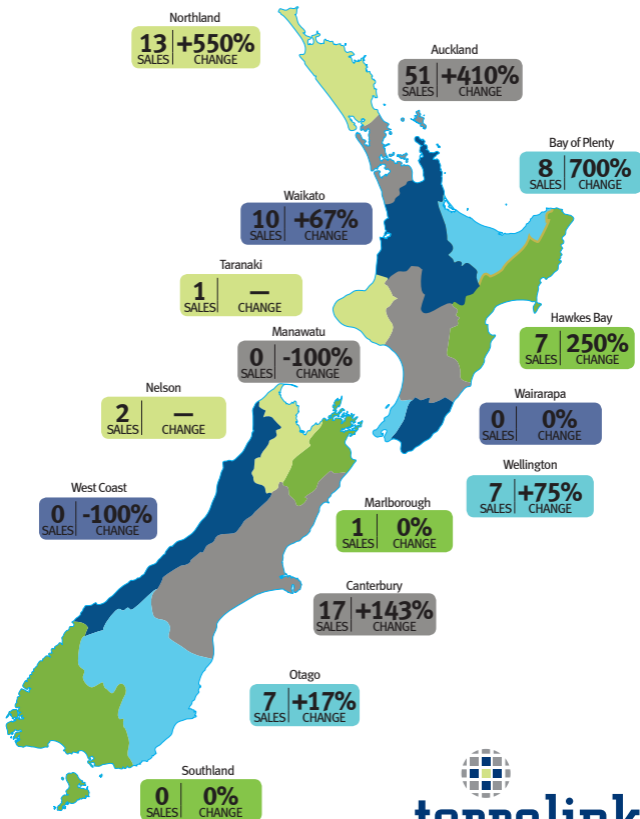

JANUARY — FEBRUARY MORTGAGEE SALES

This report and archived reports of previous months can be accessed at WWW.ZOODLE.CO.NZ

FEB 2008 vs. FEB 2009 MORTGAGEE SALES

This report and archived reports of previous months can be accessed at WWW.ZOODLE.CO.NZ